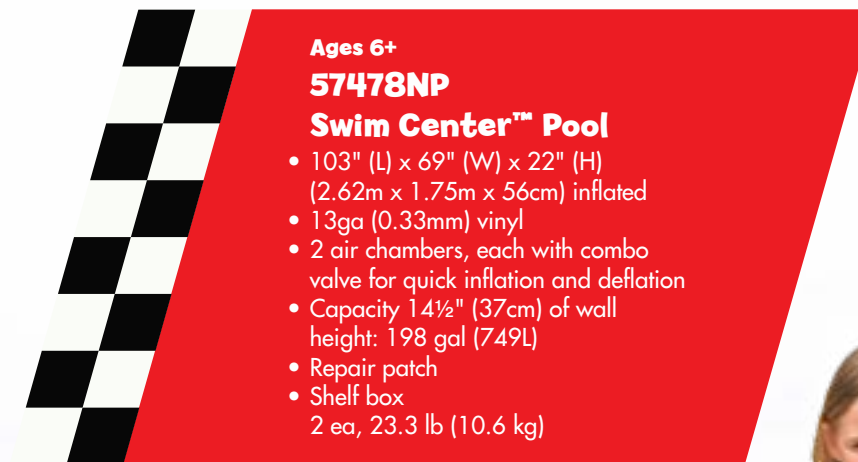

Soft Inflatable Floor

**Ages 3-6**  
**48668NP**  
**Ball Pit**

- Approximate inflated size 71" (L) x 57" (W) x 28" (H) (1.80m x 1.45m x 71cm)
- Ten 2½" (6.5cm) Fun Ballz™ included
- Repair patch
- Shelf box  
3 ea, 25.0 lb (11.4 kg)

**Ages 3-6**  
**58391NP**  
**Pool Cruiser**

- 43" x 26" (1.09m x 66cm)
- Weight capacity: 59 lb (27 kg)
- Repair patch
- Pegable box  
12 ea, 20.2 lb (9.2 kg)

Ages 3+

**28103NP**

**Easy Set® Pool**

- Approximate inflated size 6' x 20" (1.83m x 51cm)
- Capacity 16" (41cm) of wall height: 234 gal (886L)
- Repair patch
- Shelf box  
2 ea, 13.6 lb (6.2 kg)

Ages 6+

**57478NP**

**Swim Center™ Pool**

- 103" (L) x 69" (W) x 22" (H)  
(2.62m x 1.75m x 56cm) inflated
- 13ga (0.33mm) vinyl
- 2 air chambers, each with combo valve for quick inflation and deflation
- Capacity 14½" (37cm) of wall height: 198 gal (749L)
- Repair patch
- Shelf box  
2 ea, 23.3 lb (10.6 kg)

**Ages 3-6**  
**56658NP/EU**  
**Deluxe Arm Bands**

- 9" x 6" (23cm x 15cm)
- 10ga (0.25mm) vinyl
- 2 air chambers each
- Pegable box
- 36 pairs, 10.6 lb (4.8 kg)

**Ages 6-10**  
**56208NP**  
**Swim Ring**