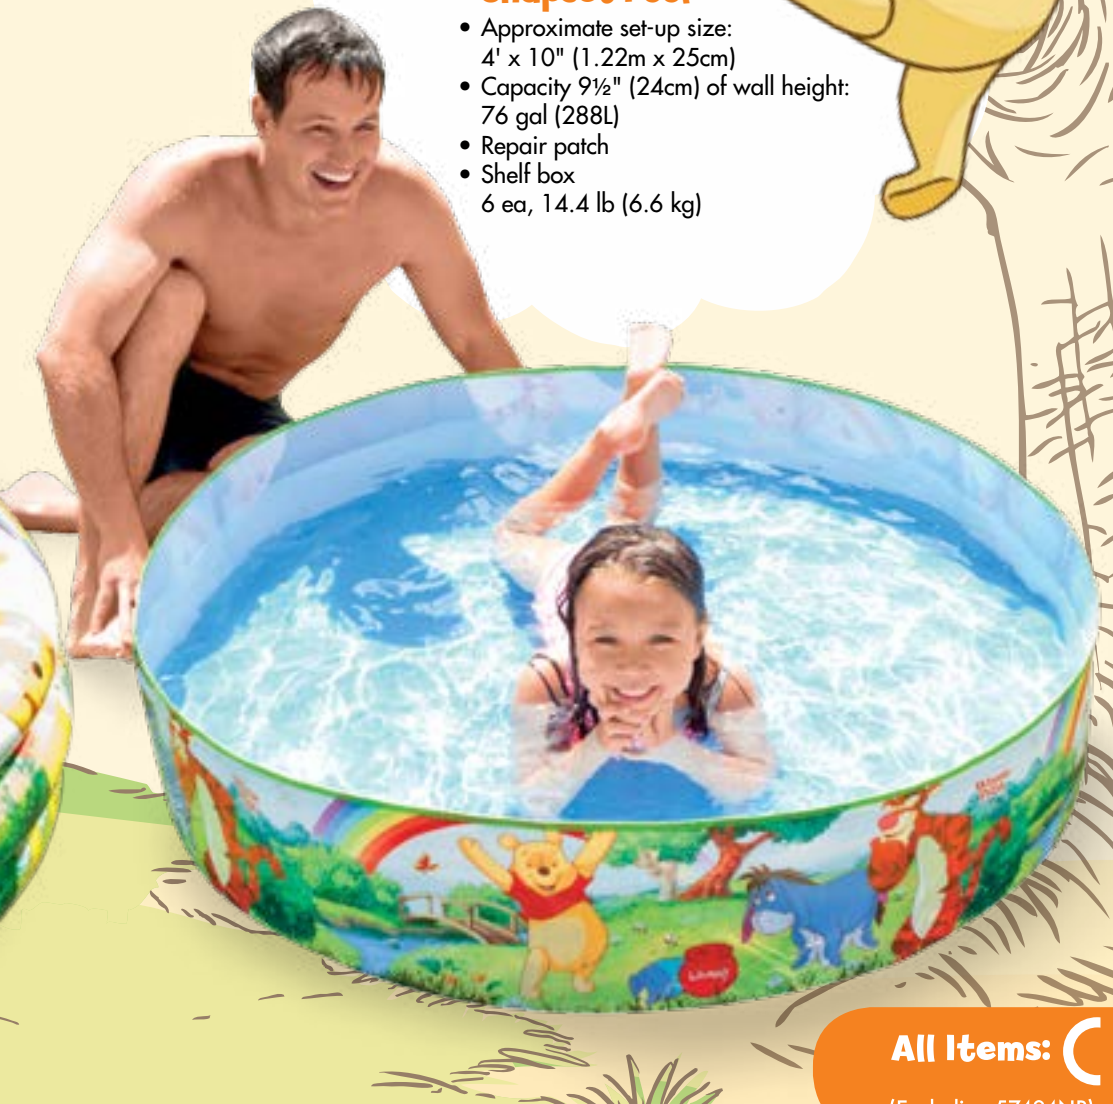

**Ages 1-3**  
**57424NP**  
**Baby Pool**

- 40" x 27" (1.02m x 69cm) inflated
- 10ga (0.25mm) pool; 7ga (0.18mm) sunshade
- Soft, inflatable floor for extra comfort
- Colorful sunshade provides partial protection from harsh sunlight
- Capacity 5" (13cm) of wall height: 12 gal (45L)
- Repair patch
- Shelf box  
6 ea, 17.1 lb (7.8 kg)

Soft Inflatable Floor

**Ages 3+**  
**57136NP**  
**Play Center**

- Approximate inflated size 9'3" (L) x 5'8" (W) x 3'6" (H) (2.82m x 1.73m x 1.07m) with water slide
- Wading pool capacity 6½" (16.5cm) of wall height: 36 gal (136L) for older children
- Main pool has capacity 6½" (16.5cm) of wall height: 47 gal (178L)
- Comes with six balls and one inflatable hoop
- Flower sprayer attaches to garden hose
- Repair patch
- Shelf box  
2 ea, 27.9 lb (12.7 kg)

Water Sprayer

Water Slide

Disney  
**Winnie  
 the  
 Pooh**

- Ages 6+**  
**57494NP**  
**Deluxe Pool**
- 75" (L) x 70" (W) x 24" (H) (1.91m x 1.78m x 61cm) inflated
  - Durable 12ga (0.30mm) vinyl
  - Inflatable floor
  - Capacity 17½" (44cm) of wall height: 143 gal (541L)
  - Repair patch
  - Shelf box 3 ea, 31.7 lb (14.4 kg)

Soft Inflatable Floor

- Ages 2+**  
**58915NP**  
**Three Ring Pool**
- 58" x 13" (1.47m x 33cm) inflated
  - 9ga (0.23mm) rings; 7ga (0.18mm) floor
  - Capacity 9" (23cm) of wall height: 76 gal (288L)
  - Repair patch
  - Shelf box 6 ea, 20.2 lb (9.2 kg)