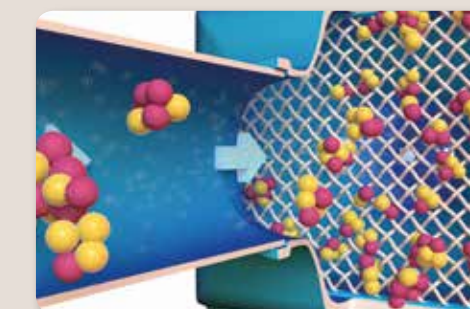

HARD WATER TREATMENT SYSTEM

Built-in Hard Water Treatment System makes water gentler on skin, clothes and the entire spa system.

The system generates an electro-magnetic field that agitates calcium and other minerals in the water, causing them to create suspended crystals.

Hard water build up limits water flow and reduces the life of your spa.

The suspended crystals of hard water elements are retained in the filter cartridge leaving soft water in the spa.

POWERFUL AND SAFE HEATING SYSTEM