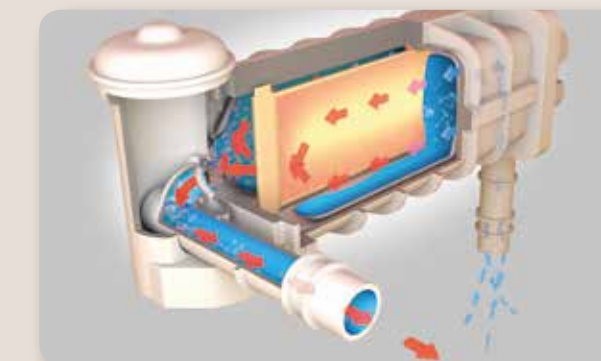

HARD WATER TREATMENT SYSTEM

Built-in Hard Water Treatment System makes water gentler on skin, clothes and the entire spa system.

The system generates an electro-magnetic field that agitates calcium and other minerals in the water, causing them to create suspended crystals.

Hard water build up limits water flow and reduces the life of your spa.

The suspended crystals of hard water elements are retained in the filter cartridge leaving soft water in the spa.

POWERFUL AND SAFE HEATING SYSTEM