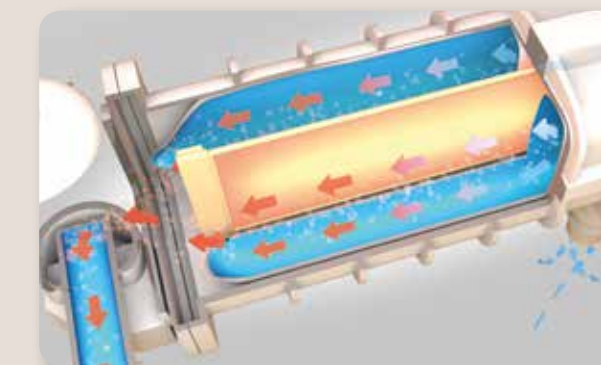

DURABLE EXTERIOR

Puncture-resistant 3-ply laminated material

U.S. Patent No. 8,562,773

Fiber-Tech™ Technology provides the ultimate comfort and support.

Introducing Fiber-Tech™ Technology, designed to offer superior structural stability while maintaining a comfortable surface for a luxurious and refreshing spa experience.

HARD WATER TREATMENT SYSTEM

Built-in Hard Water Treatment System makes water gentler on skin, clothes and the entire spa system.

The system generates an electro-magnetic field that agitates calcium and other minerals in the water, causing them to create suspended crystals.

Hard water build up limits water flow and reduces the life of your spa.

The suspended crystals of hard water elements are retained in the filter cartridge leaving soft water in the spa.

POWERFUL AND SAFE HEATING SYSTEM

The Positive Temperature Coefficient (PTC) heater is designed to maximize heat transfer to the water, while ensuring the highest level of safety, performance and longevity.

Standard Features: Relaxation is a Touch of a Button Away