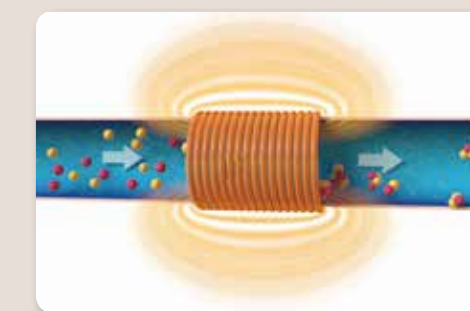

DURABLE EXTERIOR

Puncture-resistant 3-ply laminated material

U.S. Patent No. 8,562,773

Fiber-Tech™ Technology provides the ultimate comfort and support.

Introducing Fiber-Tech™ Technology, designed to offer superior structural stability while maintaining a comfortable surface for a luxurious and refreshing spa experience.

HARD WATER TREATMENT SYSTEM

Built-in Hard Water Treatment System makes water gentler on skin, clothes and the entire spa system.

The system generates an electro-magnetic field that agitates calcium and other minerals in the water, causing them to create suspended crystals.

Hard water build up limits water flow and reduces the life of your spa.

The suspended crystals of hard water elements are retained in the filter cartridge leaving soft water in the spa.

POWERFUL AND SAFE HEATING SYSTEM