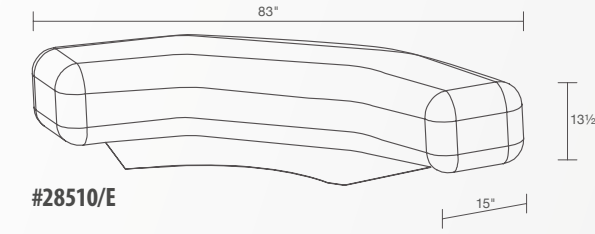

#28507/E Inflatable Bench for 28403/28404/28407/28408

· Fits 4 person and 6 person models

Dimensions: 76" L x 27" W x 13½" H (1.93m x 69cm x 34cm)
3 ea, 33.5 lb (15.2 kg)

#28510/E Inflatable Bench for 28453/28454/28455/28456

· Fits 4 person and 6 person models

Dimensions: 83" L x 26" W x 13½" H (2.11m x 66cm x 34cm)
2 ea, 24.8 lb (11.3 kg)

- The PureSpa™ Inflatable Bench is the perfect place to lounge and relax when sitting by the spa
- Made with the same color scheme and a contoured shape to fit around the spa
- Removable for convenience
- Attaches and locks into place
- Made with laminated material

Dimensions:

#28507/E

Dimensions:

#28510/E

Spa Headrest #28501/E

- The convenient Spa Headrest allows you to comfortably rest your head while relaxing in the soothing spa
- Designed to be placed on top of the spa wall
- Weighted down (when filled with water) to secure the headrest in place
- Removable for convenience
- Dimensions: 15 3/8" L x 11 3/4" W x 9" H (39cm x 30cm x 23cm)
12 ea, 9.1 lb (4.2 kg)