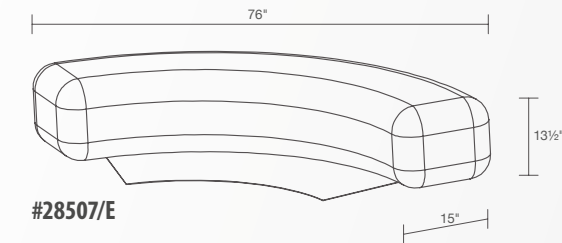

#28507/E Inflatable Bench for 28403/28404/28407/28408

· Fits 4 person and 6 person models

Dimensions: 76" L x 27" W x 13½" H (1.93m x 69cm x 34cm)
3 ea, 33.5 lb (15.2 kg)

#28510/E Inflatable Bench for 28453/28454/28455/28456

· Fits 4 person and 6 person models

Dimensions: 83" L x 26" W x 13½" H (2.11m x 66cm x 34cm)
2 ea, 24.8 lb (11.3 kg)

- The PureSpa™ Inflatable Bench is the perfect place to lounge and relax when sitting by the spa
- Made with the same color scheme and a contoured shape to fit around the spa
- Removable for convenience
- Attaches and locks into place
- Made with laminated material

Dimensions:

#28507/E

Dimensions:

#28510/E

Spa Headrest #28501/E

- The convenient Spa Headrest allows you to comfortably rest your head while relaxing in the soothing spa
- Designed to be placed on top of the spa wall
- Weighted down (when filled with water) to secure the headrest in place
- Removable for convenience
- Dimensions: 15 3/8" L x 11 3/4" W x 9" H (39cm x 30cm x 23cm)
12 ea, 9.1 lb (4.2 kg)