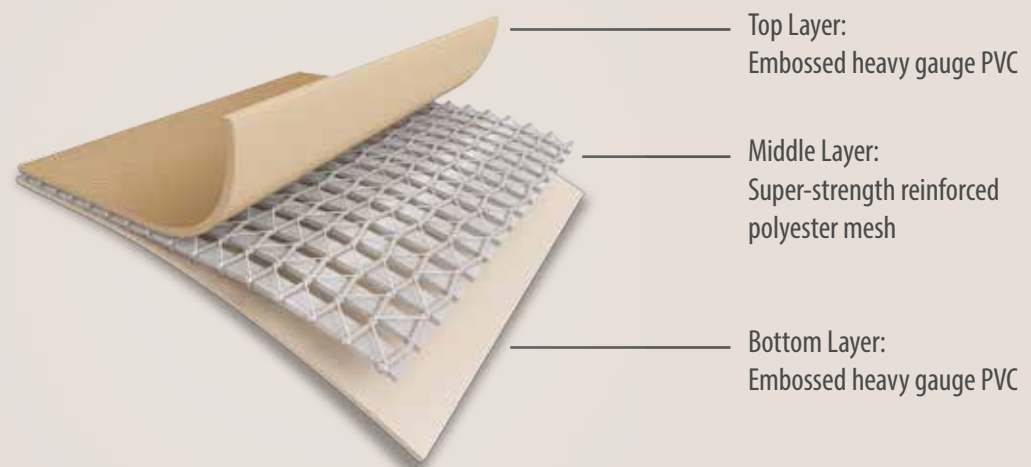

1 Durable Fiber-Tech™ Technology

2 The only inflatable spa with built in Hard Water Treatment system

3 Heated air bubble technology

PureSpa™ with Fiber-Tech™ Technology

DESIGNED FOR COMFORT. ENGINEERED FOR DURABILITY.

DURABLE EXTERIOR

Puncture-resistant 3-ply laminated material

U.S. Patent No. 8,562,773

Fiber-Tech™ Technology provides the ultimate comfort and support.

Introducing Fiber-Tech™ Technology, designed to offer superior structural stability while maintaining a comfortable surface for a luxurious and refreshing spa experience.

HARD WATER TREATMENT SYSTEM

Built-in Hard Water Treatment System makes water gentler on skin, clothes and the entire spa system.

The system generates an electro-magnetic field that agitates calcium and other minerals in the water, causing them to create suspended crystals.